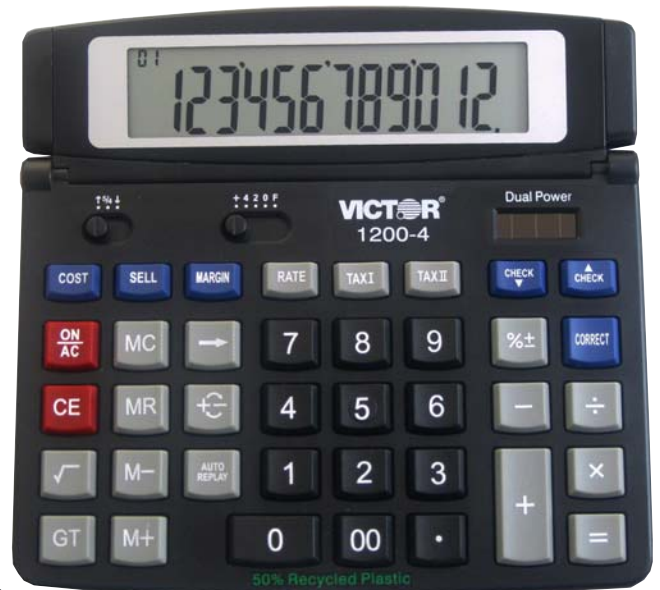

# 1200-4

12 digit calculator is perfect for desktop use either at home or in the office. Features an extra large LCD tilt display for easy viewing. Auto replay acts as a paperless printer, allowing the user to enter, check and correct up to 99 entries. Includes cost/sell/margin and two independent tax keys. Environmentally friendly calculator is manufactured with 50% recycled plastic.

### Specifications

Size (in)	7 x 7.25 x .5	Loan Wizard	No
Weight (oz)	9.3	Cost/Sell/Margin Keys	Yes
Product Color	Black	Mark Up Key	No
Warranty (yrs)	2	Automatic Tax Keys	Yes
Power Source	Hybrid (Solar/Battery)	Independent Memory	Yes: 4 Key
Battery Type	AG13	Auto Replay	Yes
Number of Digits	12	Check/Correct	Yes
Digit Size (mm)	21	Percent Key	Yes
Adjustable or Angled	Adjustable	Change Sign Key	Yes
Key Type	Plastic	Square Root Key	Yes
AntiMicrobial	No	Round Up/Down Switch	Yes
Recycled Plastic	50%	Selectable Decimal Setting	Yes
Water/Shock Resistant	No	Grand Total	Yes
Financial Calculations	No	Backspace Key	Yes
Scientific Calculations	No	Automatic Constants	Yes
Currency Conversion	No	Slide On Cover	No